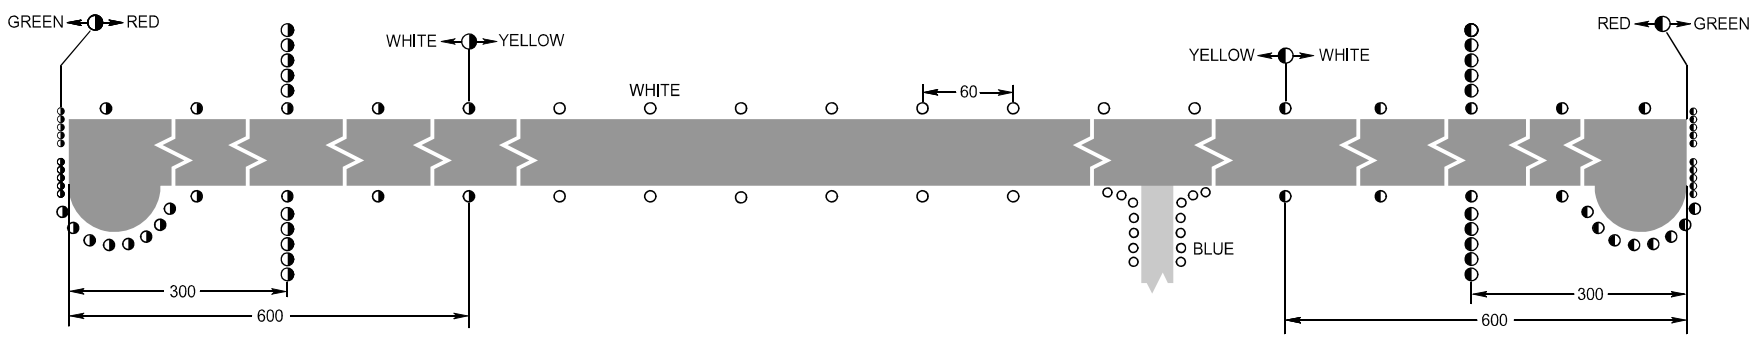

RWY	DIRECTION (TRUE)	THR	BEARING STRENGTH
17	166°51'16"	69°47'39"N 170°35'23"E	PCN 18/R/A/X/T (01 JUN-15 OCT)
35	346°52'06"	69°46'21"N 170°36'16"E	PCN 33/R/A/X/T (16 OCT-31 MAY)

ELEVATIONS AND DIMENSIONS IN METRES
BEARINGS ARE MAGNETIC

CHANGE: WARNING

MARKING AIDS RWY 17/35 AND EXIT TWY

LIGHTING AIDS RWY 17/35 AND EXIT TWY

DIMENSIONS IN METRES