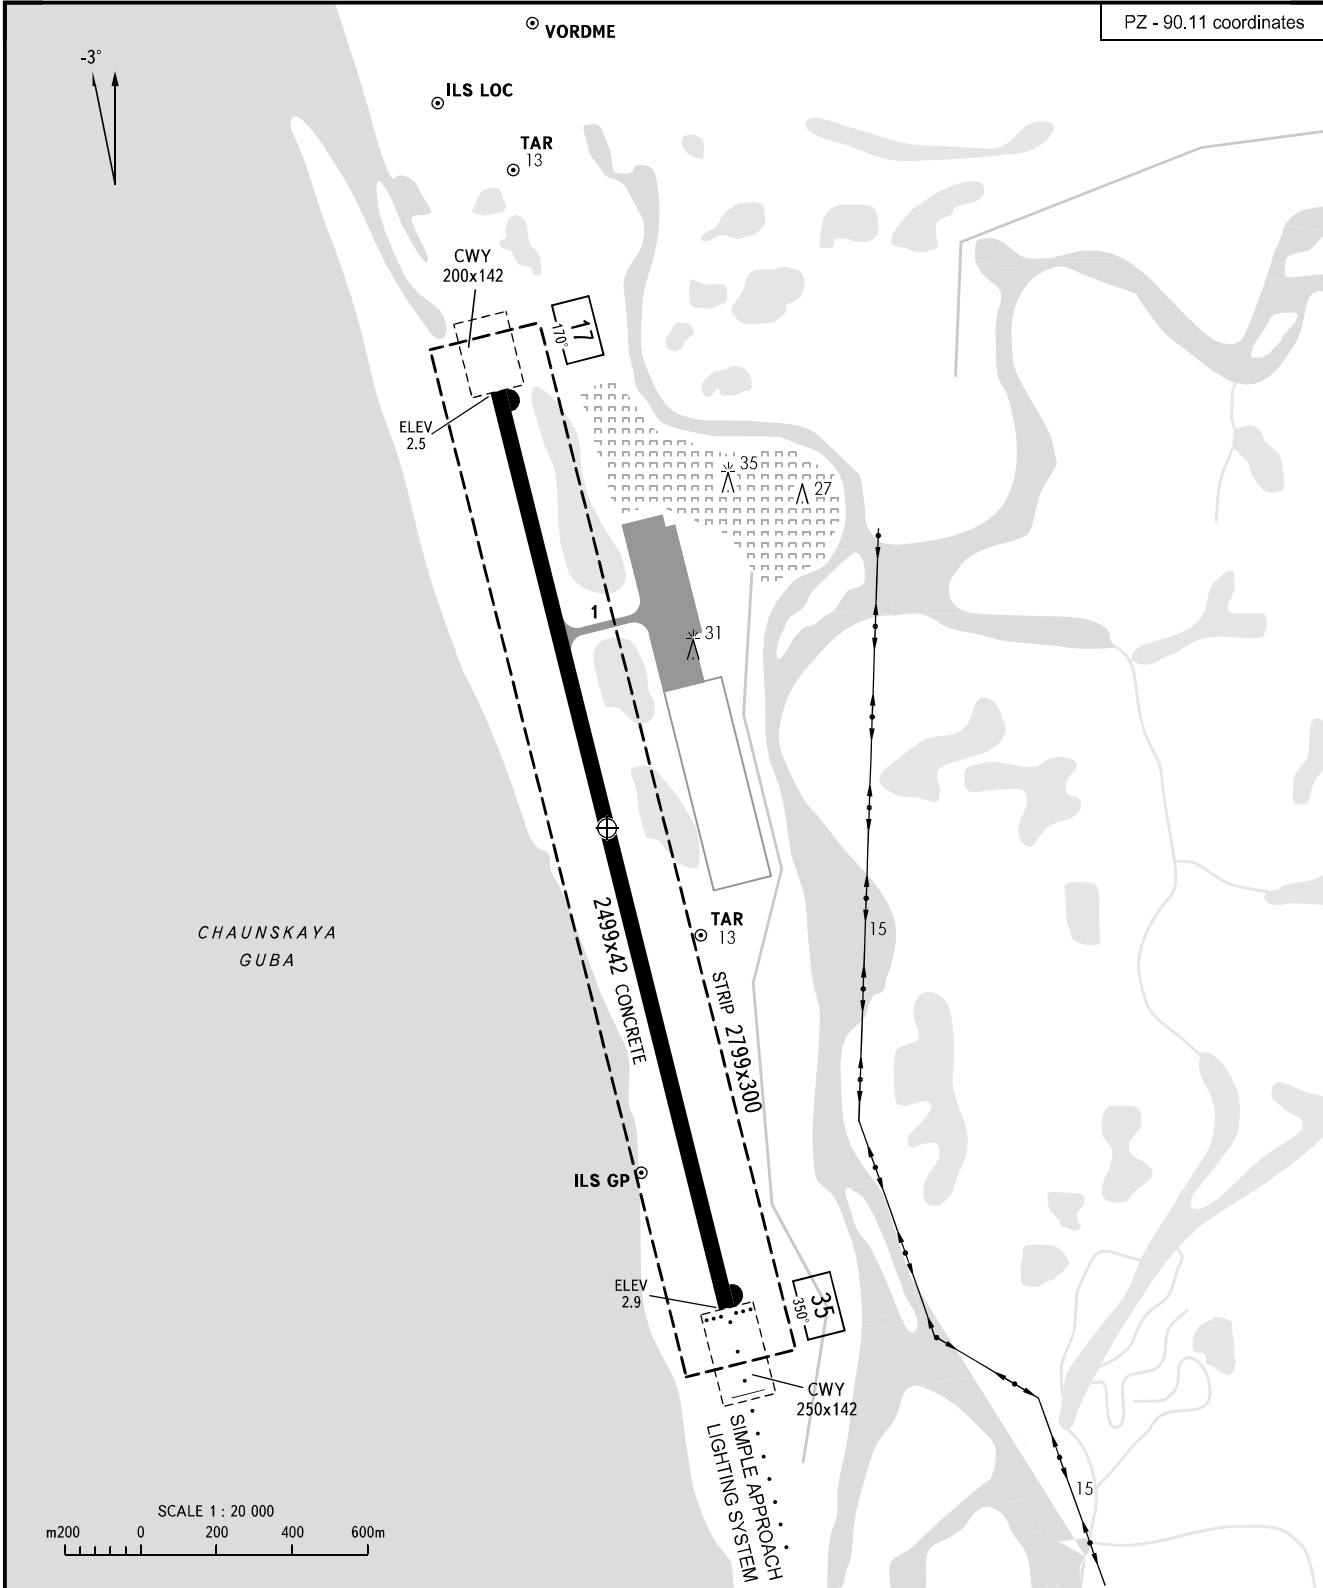

AERODROME
CHART - ICAO

ARP
69°47'00"N
170°35'49"E

ELEV
3m

APRON 119.000
RADAR 124.200

PEVEK, RUSSIA

PEVEK

PZ - 90.11 coordinates

WARNING
Take-off and landing shall be carried out with flight crew exercising extreme caution.

RWY	DIRECTION (TRUE)	THR	BEARING STRENGTH
17	166°51'16"	69°47'39"N 170°35'23"E	PCN 18/R/A/X/T (01 JUN-15 OCT)
35	346°52'06"	69°46'21"N 170°36'16"E	PCN 33/R/A/X/T (16 OCT-31 MAY)

ELEVATIONS AND DIMENSIONS IN METRES
BEARINGS ARE MAGNETIC

CHANGE: WARNING

MARKING AIDS RWY 17/35 AND EXIT TWY

LIGHTING AIDS RWY 17/35 AND EXIT TWY

DIMENSIONS IN METRES