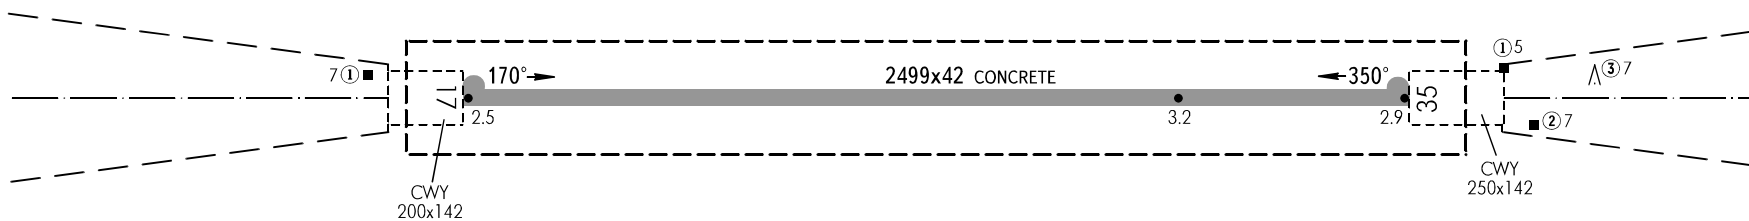

AERODROME OBSTACLE CHART - ICAO

TYPE **A** (OPERATING LIMITATIONS)

DIMENSIONS IN METRES, ELEVATIONS IN METRES

PEVEK, RUSSIA
PEVEK
RWY 17/35

MAGNETIC VARIATION **3°W** (2017)

LEGEND	
IDENTIFICATION NUMBER	①
GEODESIC SIGN	△
SHIELD	■