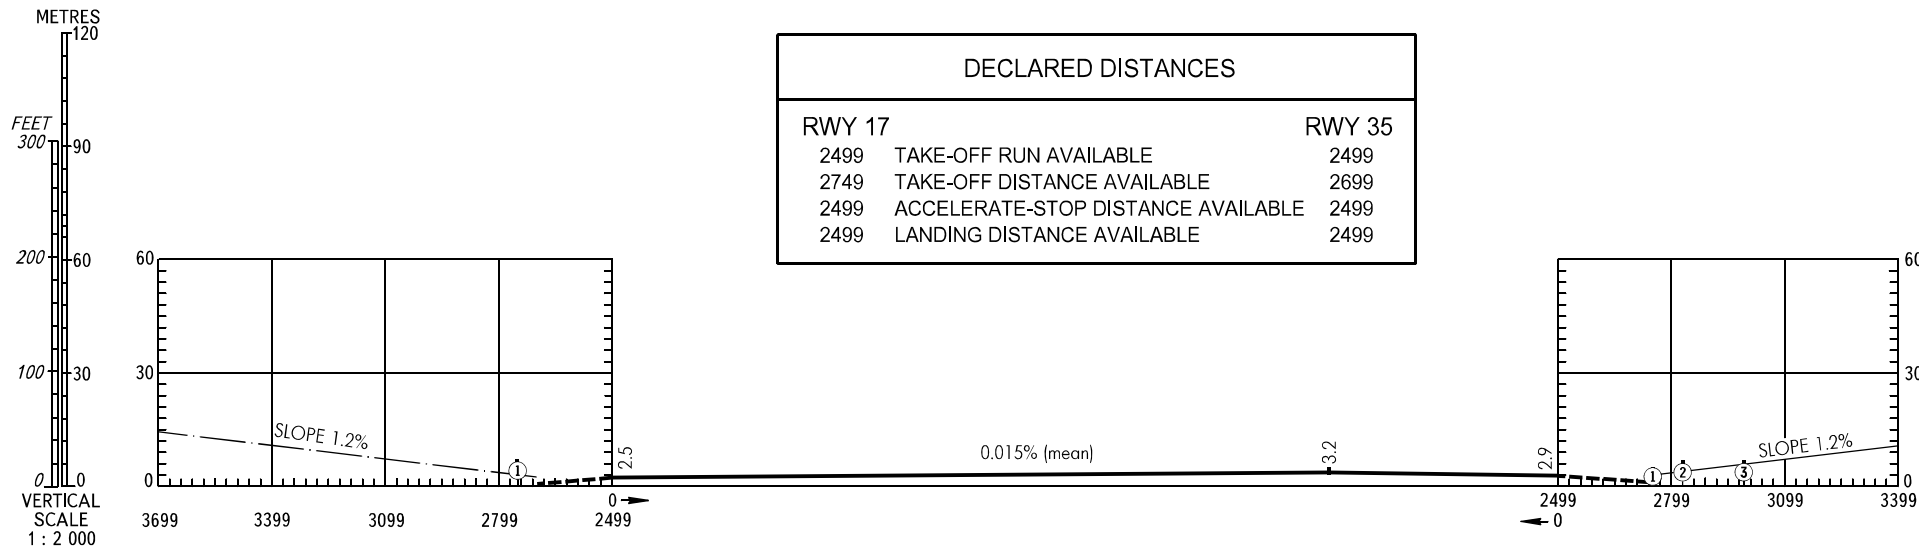

AERODROME OBSTACLE CHART - ICAO

TYPE **A** (OPERATING LIMITATIONS)

DIMENSIONS IN METRES, ELEVATIONS IN METRES

PEVEK, RUSSIA
PEVEK
RWY 17/35

MAGNETIC VARIATION **3°W** (2017)

LEGEND	
IDENTIFICATION NUMBER	①
GEODESIC SIGN	△
SHIELD	■