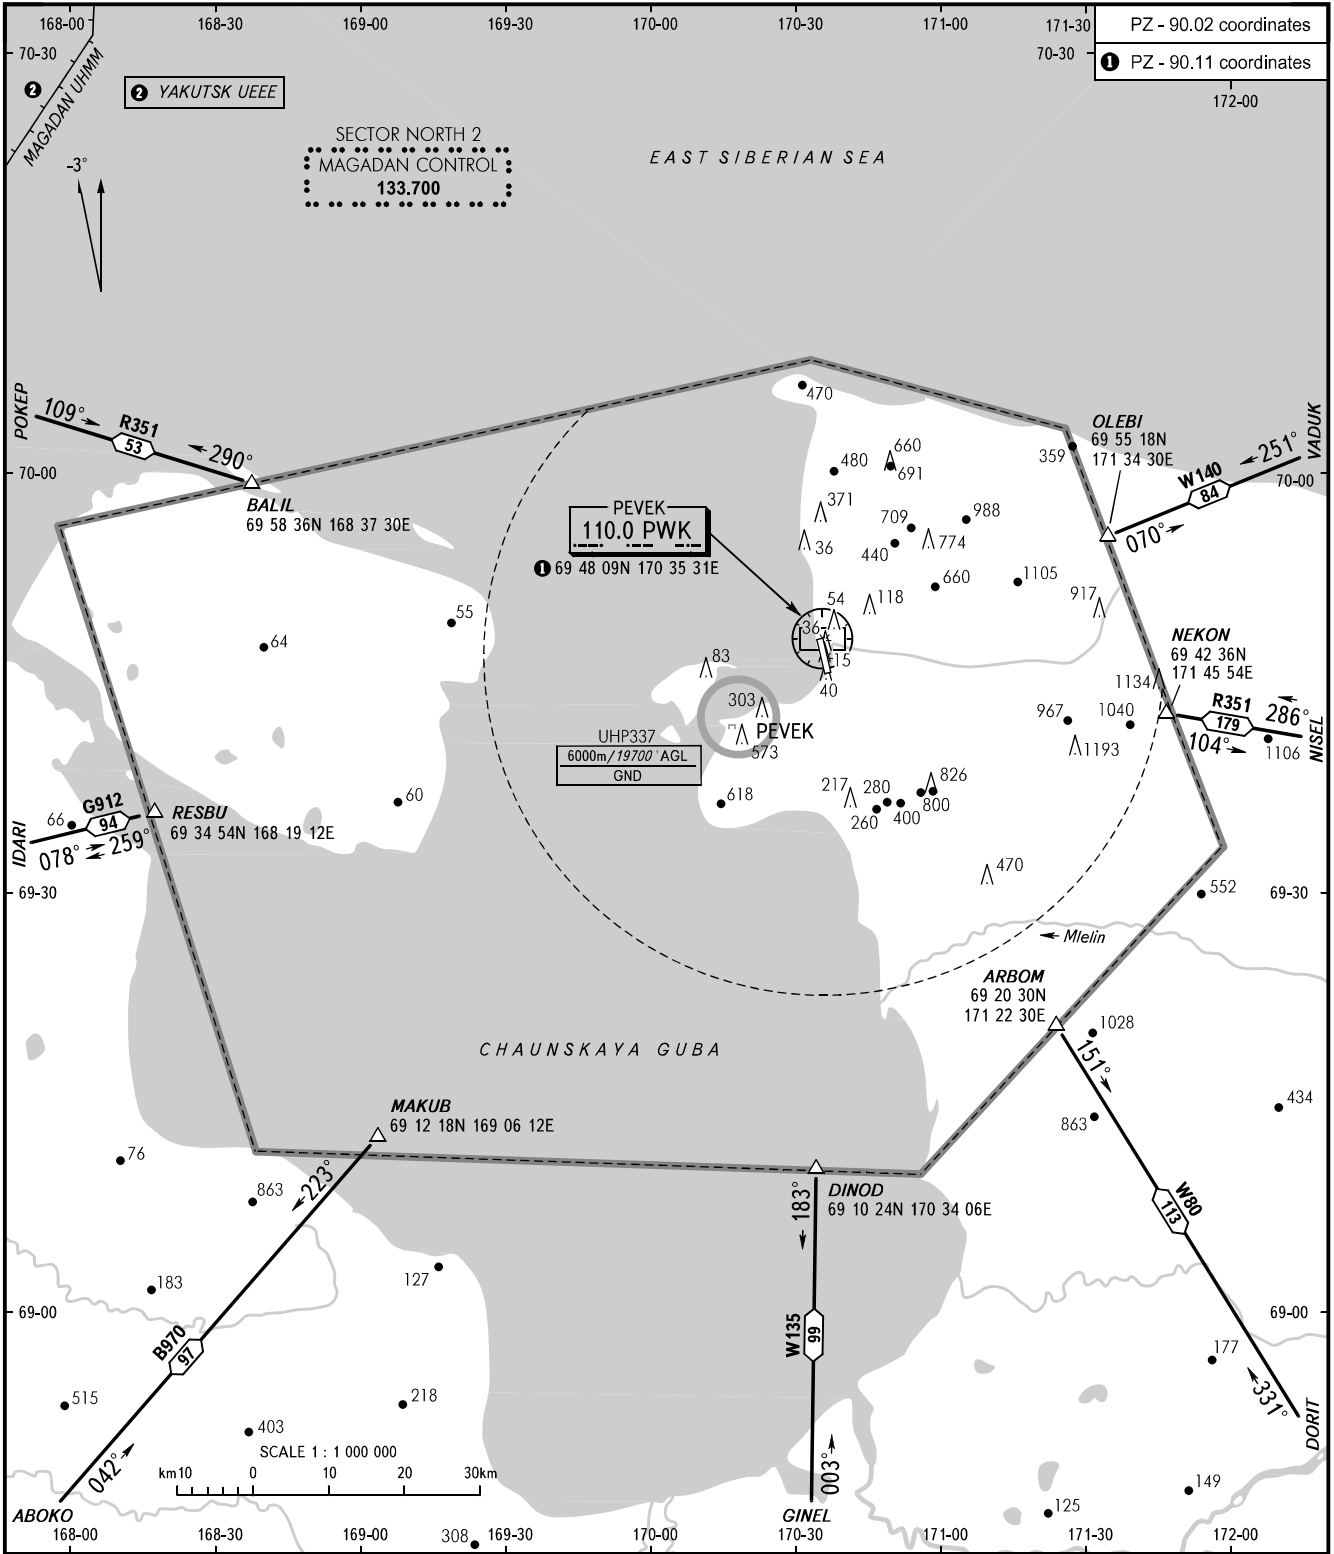

AREA CHART - ICAO

ARRIVAL, DEPARTURE
AND TRANSIT ROUTES

PEVEK, RUSSIA

PEVEK

BEARINGS AND TRACKS ARE MAGNETIC
ALTITUDES AND ELEVATIONS IN METRES
DISTANCES IN KILOMETRES

Federal Air Transport Agency

AIRAC AMDT 13/23

CHANGE: New chart