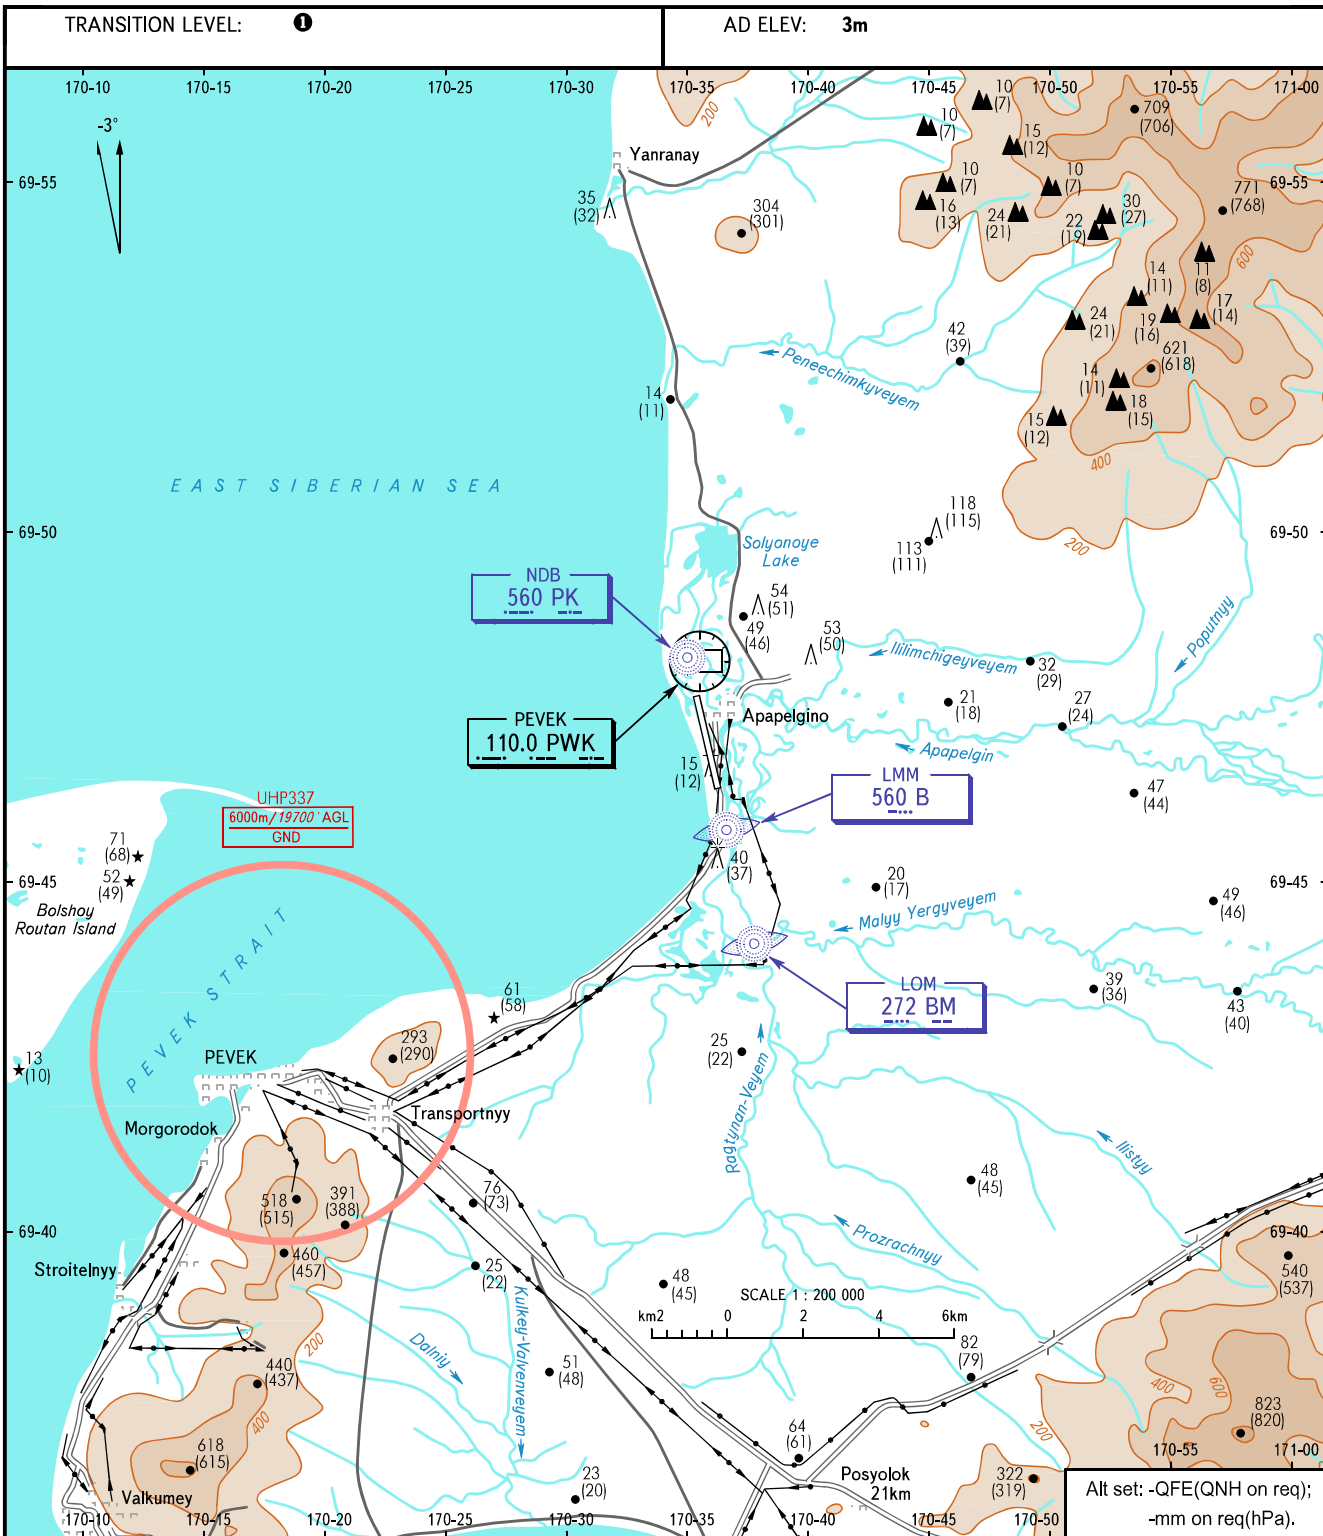

VISUAL
APPROACH
CHART - ICAO

RADAR 124.200

PEVEK, RUSSIA
PEVEK
RWY 17/35

- 1** TRANSITION LEVEL:
- FL070 when QFE is 760mm mercury column or above;
 - FL080 when QFE is 733mm mercury column or above, but less than 760mm mercury column;
 - FL090 when QFE is less than 733mm mercury column.

CHANGE: New chart