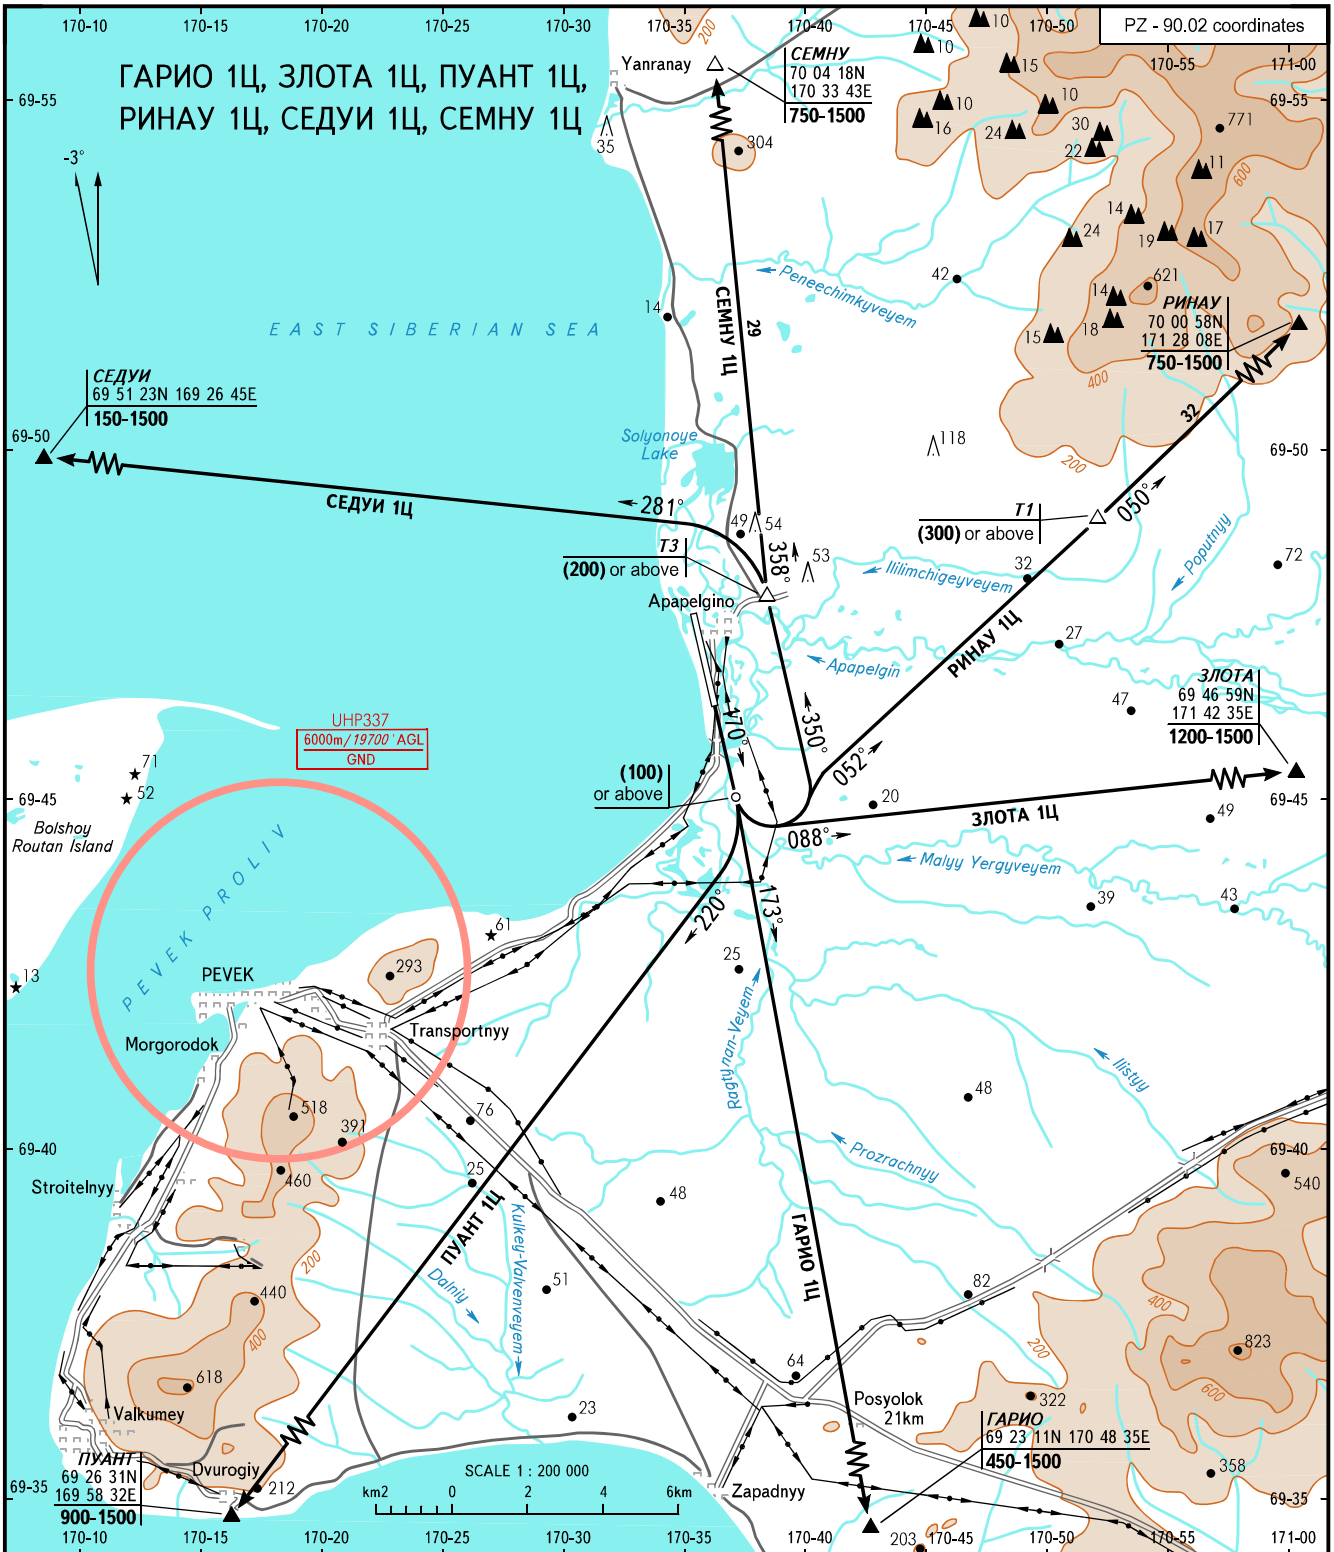

VFR
DEPARTURE CHART

PEVEK, RUSSIA

PEVEK

RWY 17

TRANSITION
HEIGHT : (1800)

ГАРИО 1Ц, ЗЛОТА 1Ц, ПУАНТ 1Ц,
РИНАУ 1Ц, СЕДУИ 1Ц, СЕМНУ 1Ц

PZ - 90.02 coordinates

RADAR 124.200

BEARINGS AND TRACKS ARE MAGNETIC
ALTITUDES, HEIGHTS AND ELEVATIONS IN METRES
DISTANCES IN KILOMETRES

Alt set: -QFE(QNH on req);
-mm(hPa on req).